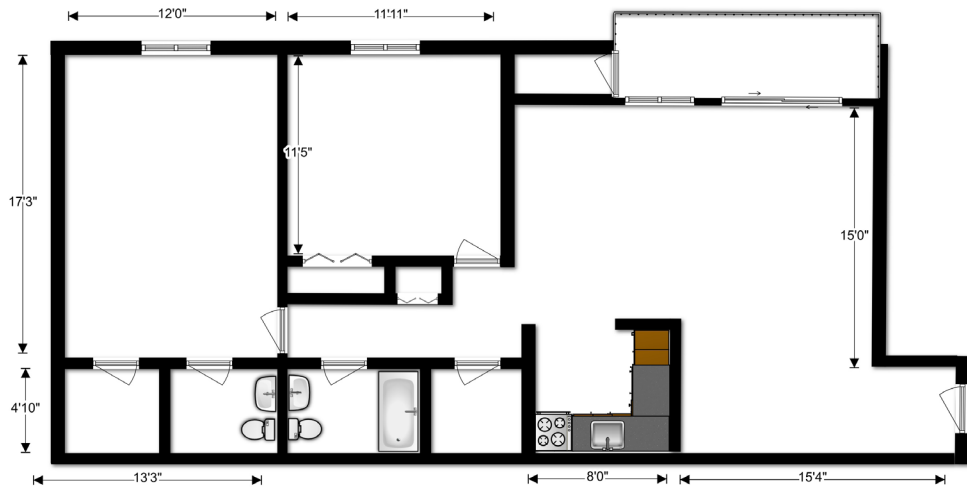

DEL VISTA LUXURY APARTMENTS

TWO BEDROOM - 1.5 BATH APARTMENT

836 sq. ft.

Two Bedroom / 1.5 Bath Floorplan

Two Bedroom / 1.5 Bath Floorplan

TWO BEDROOM - 1.5 BATH

For pricing visit us online at:
delvistaapartments.com or call