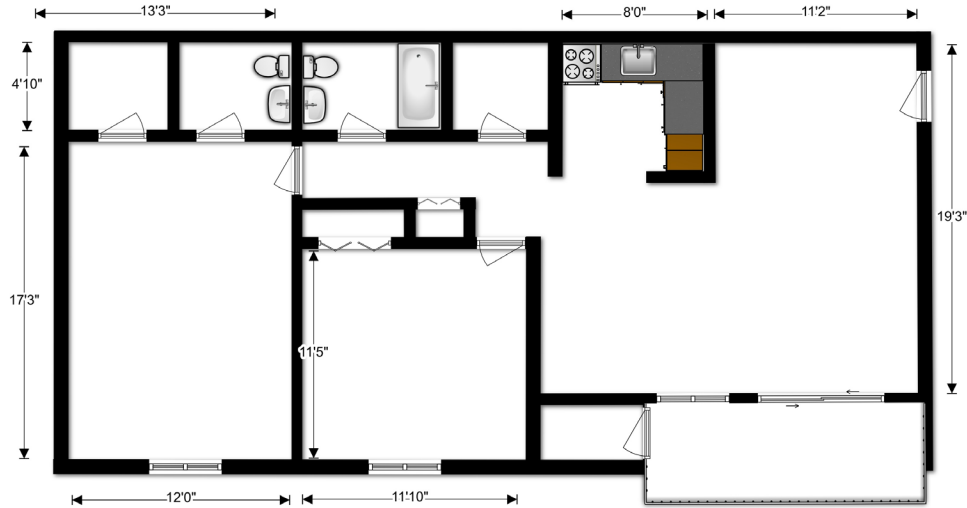

DEL VISTA LUXURY APARTMENTS

TWO BEDROOM - 1.5 BATH APARTMENT

836 sq. ft.

Two Bedroom / 1.5 Bath Floorplan

Two Bedroom / 1.5 Bath Floorplan

TWO BEDROOM - 1.5 BATH

For pricing visit us online at:
delvistaapartments.com or call