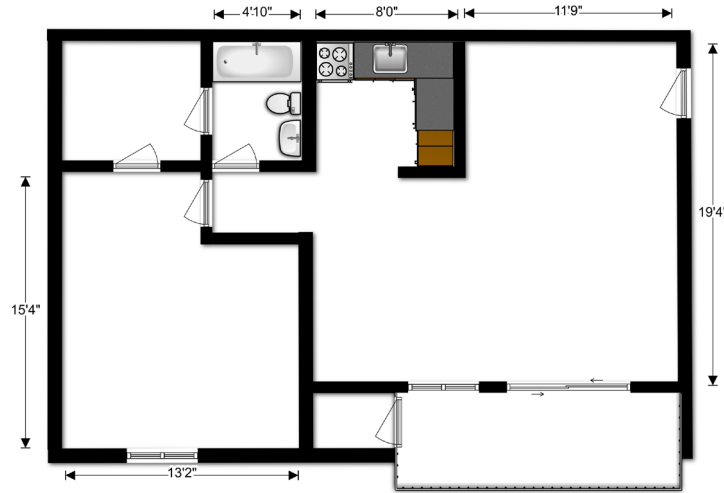

DEL VISTA LUXURY APARTMENTS

ONE BEDROOM APARTMENT

650 sq. ft.

One Bedroom / One Bath Floorplan

One Bedroom / One Bath Floorplan

ONE BEDROOM

For pricing visit us online at:
delvistaapartments.com or call

301-679-7899

Service & Other Assistance Animals Welcome

All measurements and square footages are approximate. Room sizes may vary.

Call Us: 301-679-7899 | **Email Us:** info@delvistaapartments.com

Office Hours: Monday - Saturday 9:00 am - 6:00 pm | **Sunday** by appointment only