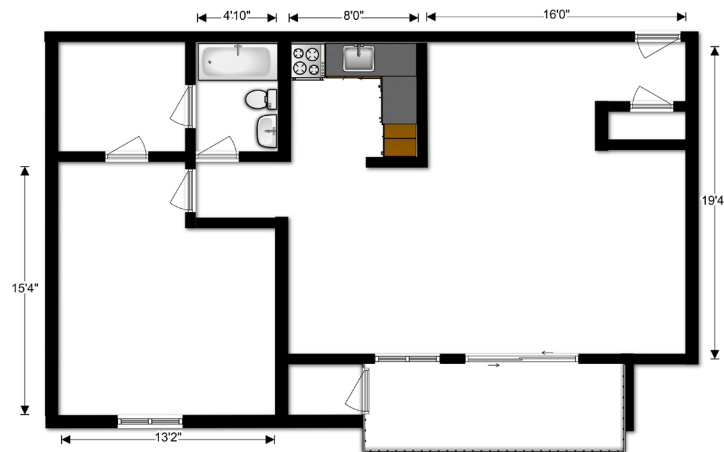

DEL VISTA LUXURY APARTMENTS

ONE BEDROOM APARTMENT

650 sq. ft.

One Bedroom / One Bath Floorplan

One Bedroom / One Bath Floorplan

ONE BEDROOM

For pricing visit us online at:
delvistaapartments.com or call

301-679-7899

Service & Other Assistance Animals Welcome

All measurements and square footages are approximate. Room sizes may vary.

Call Us: 301-679-7899 | **Email Us:** info@delvistaapartments.com

Office Hours: Monday - Saturday 9:00 am - 6:00 pm | **Sunday** by appointment only